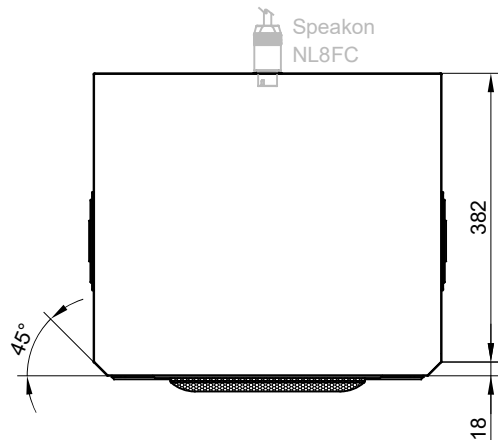

Front view

Top view

Side view

Rear view

Subject to technical changes. Errors and omissions excepted.

**ML811K1 view**

without scale  
updated on 19.04.2017

**musikelectronic geithain gmbh**  
STUDIO MONITORING - HIGHEND LOUDSPEAKER - SOUND REINFORCEMENT SYSTEMS