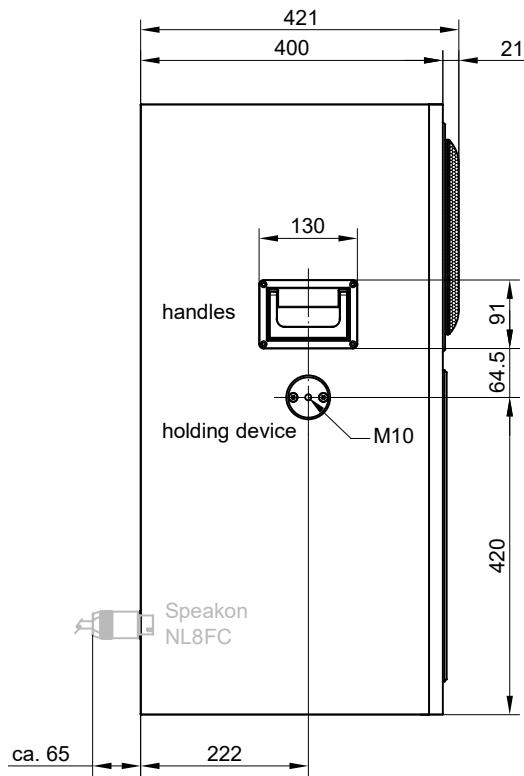

Front view

Top view

Side view

Rear view

Subject to technical changes. Errors and omissions excepted.

**ML811K1 view**

without scale  
updated on 19.04.2017

**musikelectronic geithain gmbh**  
STUDIO MONITORING - HIGHEND LOUDSPEAKER - SOUND REINFORCEMENT SYSTEMS