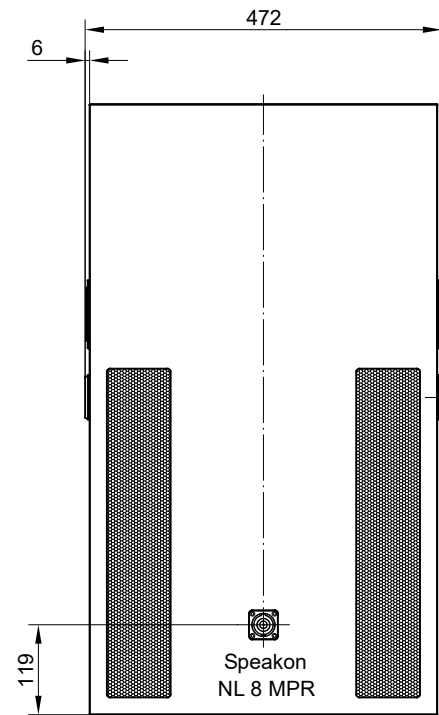

Front view

Top view

Side view

Rear view

Subject to technical changes. Errors and omissions excepted.

**ML811K1 view**

without scale  
updated on 19.04.2017

**musikelectronic geithain gmbh**  
STUDIO MONITORING - HIGHEND LOUDSPEAKER - SOUND REINFORCEMENT SYSTEMS