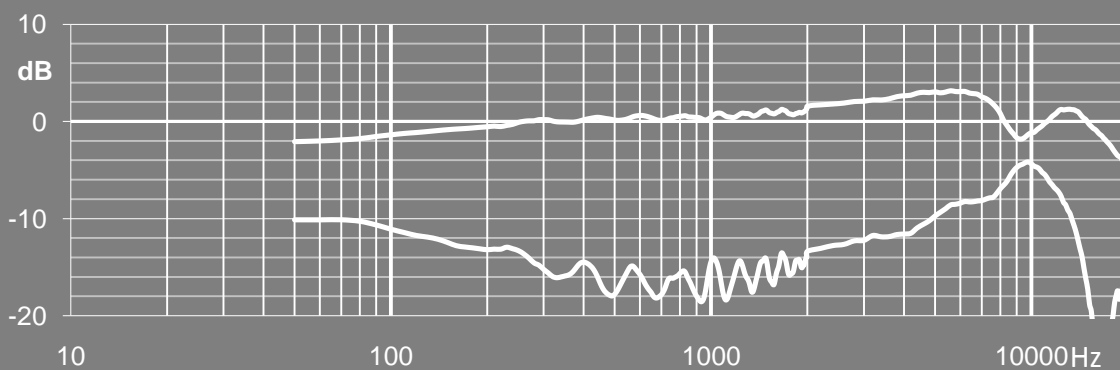

The new CMV 563 M 7 S is the original reissue of the vintage Gefell CMV 563. It has the typical warm, full-bodied sound of valve microphones that are preferred by vocalists and soloists.

The vacuum tube preamplifier is equipped with the EF 86 pentode working as a triode selected for its sonic characteristics.

The Vintage Line

Take the original

TECHNICAL DATA

Frequency response

Polar pattern

The Vintage Line

Take the original

TECHNICAL DATA

Technical data

Polar pattern	cardioid
Acoustic operating principle	Pressure gradient transducer
Frequency range	20 ... 20000 Hz
Sensitivity at 1 kHz	17 mV/Pa
Rated impedance	200 Ω
Equivalent loudness level CCIR 468-4	24 dB
Due to inherent noise	16 dB-A
Signal-to-noise ratio CCIR	70 dB
(re 1 Pa at 1 kHz) A-bew.	78 dB -A
Max SPL for THD \leq 0.5 % ($R_L = 1$ k Ω)	115 dB
Total dynamic range of the microphone preamplifier	99 dB
DC power supply	120 V-
Anode current	1 mA-
Heater voltage	5,8 V-
Heater current	200 mA-
Vacuum tube	EF 86
Output connector microphone	7-pin Tuchel
Output connector power supply	3-pin XLR connector
Weight	540 g
Dimensions (L x ϕ)	216 mm x 42 mm