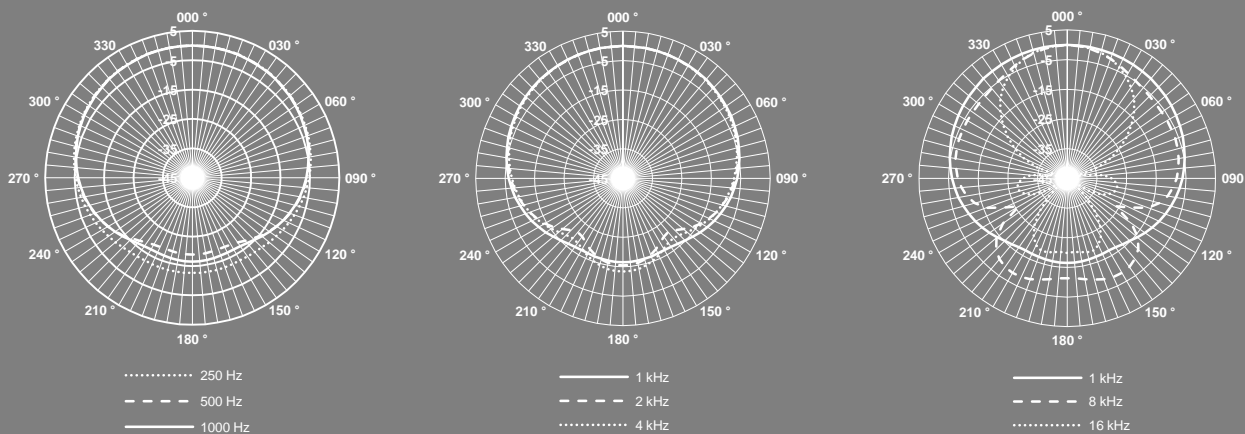

The Vintage Line

Take the original

TECHNICAL DATA

Frequency response

Polar pattern

The Vintage Line

Take the original

TECHNICAL DATA

Technical data

Polar pattern	cardioid
Acoustic operating principle	Pressure gradient transducer
Frequency range	20 ... 20000 Hz
Sensitivity at 1 kHz	17 mV/Pa
Rated impedance	200 Ω
Equivalent loudness level CCIR 468-4	24 dB
Due to inherent noise	16 dB-A
Signal-to-noise ratio CCIR	70 dB
(re 1 Pa at 1 kHz) A-bew.	78 dB -A
Max SPL for THD \leq 0.5 % ($R_L = 1$ k Ω)	115 dB
Total dynamic range of the microphone preamplifier	99 dB
DC power supply	120 V-
Anode current	1 mA-
Heater voltage	5,8 V-
Heater current	200 mA-
Vacuum tube	EF 86
Output connector microphone	7-pin Tuchel
Output connector power supply	3-pin XLR connector
Weight	540 g
Dimensions (L x ϕ)	216 mm x 42 mm